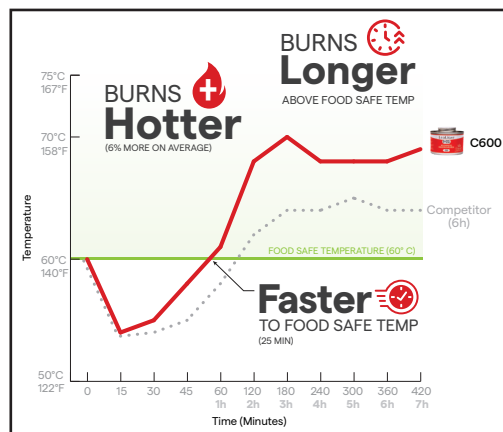

RELIABLE HEAT, MAX EFFICIENCY

VESTA HEAT WICK CHAFING FUEL

100% DEG WICK FUEL
Safe, non-flammable & spill resistant

COOL TO THE TOUCH
Safe handling, worry-free use

SCREW TOP LID
Easy to seal, store, and reuse

CLEAN BURN
Reliable performance every time

UNIVERSAL USE
Versatile fuel for any application

PICO Item #: C400
Burn Time: 4 Hours (145g)
Case Pack: 24 Units
Unit Dimensions: 3.3 x 1.8"

PICO Item #: C600
Burn Time: 6 Hours (220g)
Case Pack: 24 Units
Unit Dimensions: 3.3 x 2.2"
Available in a retail 6 pk (C600-R)

Screw Top Wick Medium, steady flame that provides a balanced heat distribution

Explore the Product
Scan here to learn more about Screw Top Wick fuel, its applications, and full product specs.

Verified by third-party testing in a controlled environment using the food pan temperature.

TESTED. TRUSTED. RELIABLE.

Driven by performance

- **Maximum Temperature**
Reaches peak heat for optimal food holding.
- **Speed to Food-Safe Temperature**
Quickly reaches food safe serving temperatures.
- **Time to Maximum Temperature**
Fastest heat-up to peak burn.
- **Advertised Burn Time**
Consistently delivers the promised burn time.